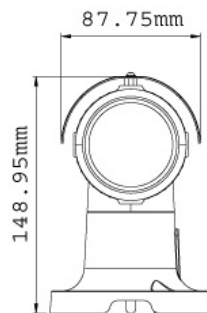

GV-BL120D 1.3MP H.264 Low Lux IR Bullet IP Camera

- 1.3 megapixel progressive scan Low Lux CMOS
- Dual streams from H.264 and MJPEG
- Up to 30 fps at 1280 x 1024
- Intelligent IR
- Ingress protection (IP66)
- Cable-concealed bracket preventing cable from being cut
- One alarm input and sensor output
- Memory Card Slot
- 2-way audio
- Wide Dynamic Range (WDR)
- Motion detection
- Tampering alarm
- Privacy mask
- IP address filtering
- DC 12V / AC 24V / PoE
- Removable IR-cut filter for Day/Night function
- Supports iPhone, iPad, Android & 3GPP
- 31 languages on Web interface
- ONVIF conformant

* No Memory Card Slot & local storage function for Argentina.

The Bullet Camera features a weather sealed and IP66 rating housing for outdoor use. The camera also features 16 IR LEDs for infrared illumination in night vision applications. Additionally, the Bullet Camera supports both DC 12V and AC 24V power supply.

Active Tampering Alarm

Camera Shift

Camera		
Image Sensor	1/3" progressive scan CMOS "	
Picture Elements	1280 (H) x 1024 (V)	
Minimum Illumination	Color	0.15 Lux (1/30 sec), 0.08 Lux (1/5 sec)
	B/W	0 Lux
	IR ON	0 Lux
Shutter Speed	Automatic, Manual (1/5 ~ 1/8000 sec)	
White Balance	Automatic, Manual (2800K ~ 8500K)	
Lens		
Megapixel	Yes