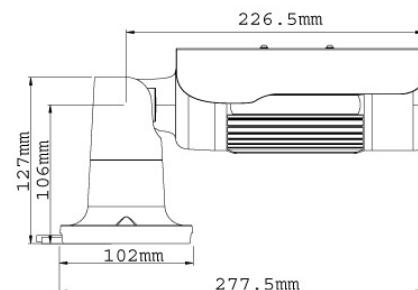

GV-BL120D 1.3MP H.264 Low Lux IR Bullet IP Camera

- 1.3 megapixel progressive scan Low Lux CMOS
- Dual streams from H.264 and MJPEG
- Up to 30 fps at 1280 x 1024
- Intelligent IR
- Ingress protection (IP66)
- Cable-concealed bracket preventing cable from being cut
- One alarm input and sensor output
- Memory Card Slot
- 2-way audio
- Wide Dynamic Range (WDR)
- Motion detection
- Tampering alarm
- Privacy mask
- IP address filtering
- DC 12V / AC 24V / PoE
- Removable IR-cut filter for Day/Night function
- Supports iPhone, iPad, Android & 3GPP
- 31 languages on Web interface
- ONVIF conformant

* No Memory Card Slot & local storage function for Argentina.

The Bullet Camera features a weather sealed and IP66 rating housing for outdoor use. The camera also features 16 IR LEDs for infrared illumination in night vision applications. Additionally, the Bullet Camera supports both DC 12V and AC 24V power supply.

Active Tampering Alarm

Camera Shift

Camera		
Image Sensor	1/3" progressive scan CMOS "	
Picture Elements	1280 (H) x 1024 (V)	
Minimum Illumination	Color	0.15 Lux (1/30 sec), 0.08 Lux (1/5 sec)
	B/W	0 Lux
	IR ON	0 Lux
Shutter Speed	Automatic, Manual (1/5 ~ 1/8000 sec)	
White Balance	Automatic, Manual (2800K ~ 8500K)	
Lens		
Megapixel	Yes